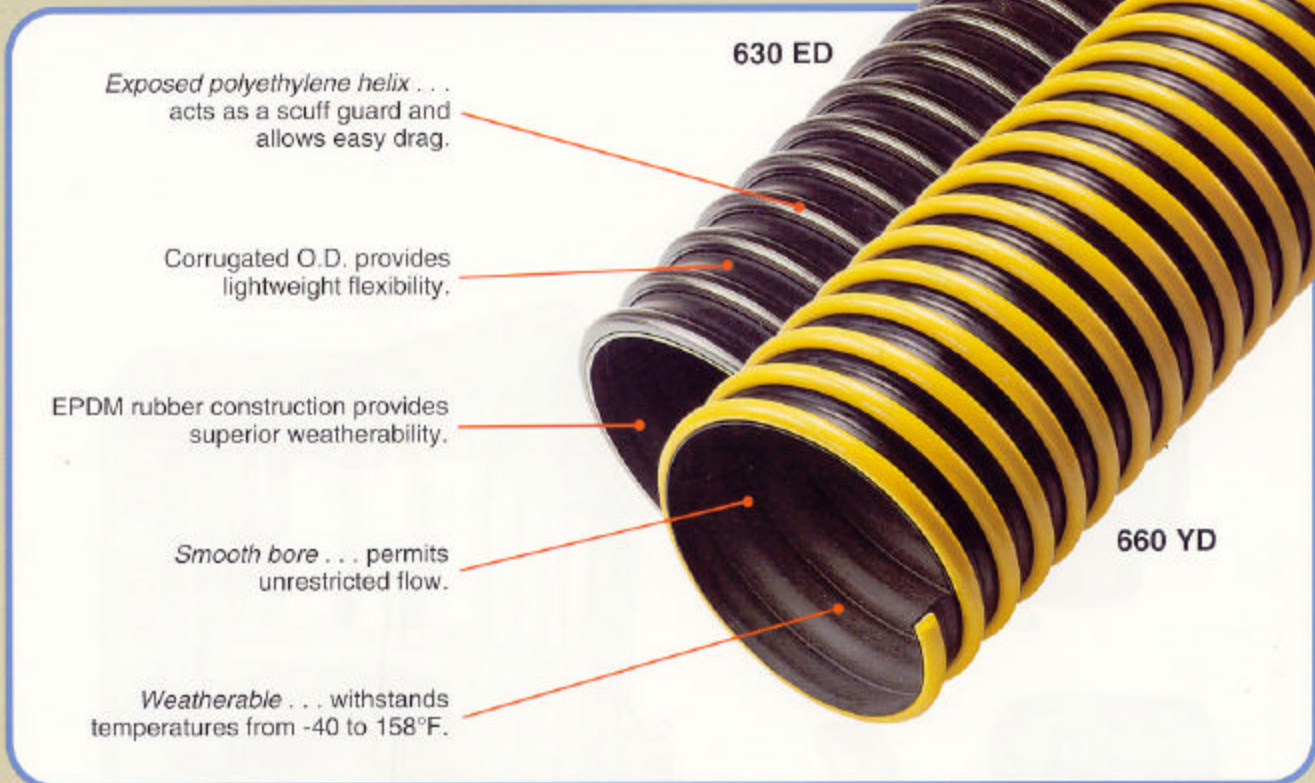

Kanaflex®

630 ED, 660 YD

Kanaflex 630 ED standard and 660 YD heavy-duty duct hoses are specially *designed for demanding blowing and ducting applications*. They are perfect for cleaning ducts, for blowing cotton, straw, wood chips, grain dust or street refuse, and for leaf and grass collection.

Kanaflex®

630 ED, 660 YD

Exposed polyethylene helix . . . acts as a scuff guard and allows easy drag.

Corrugated O.D. provides lightweight flexibility.

EPDM rubber construction provides superior weatherability.

Smooth bore . . . permits unrestricted flow.

Weatherable . . . withstands temperatures from -40 to 158°F.

SPECIFICATIONS

630 ED

SIZE	OUTSIDE DIAMETER Inches	PITCH Inches	MIN. BENDING RADIUS 72°F, Inches	WEIGHT Lbs. / Ft.
2"	2.36	0.39	3.5	.31
2½"	2.89	0.56	3.5	.38
3"	3.46	0.59	4.0	.49
4"	4.53	0.67	4.0	.76
6"	6.50	0.85	6.0	1.00
8"	8.46	0.92	8.0	1.37